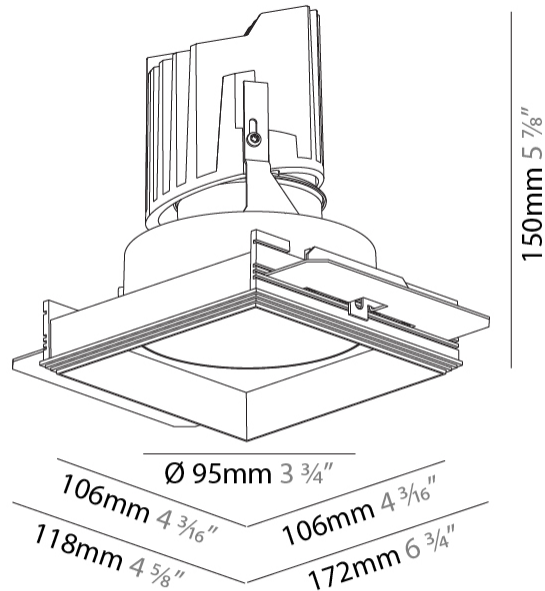

GENERAL

Series: Bioniq
Subseries: Bioniq Square Deep
Brand: Prolicht
Division: Architectural
Mounting Type: Trimless
Mounting Location: Ceiling
Subcategory: Downlight

PHYSICAL

Diameter (mm): 95
Diameter (in): 3 3/4
Length (mm): 106
Length (in): 4 3/16
Width (mm): 106
Width (in): 4 3/16
Height (mm): 150
Height (in): 5 7/8
Ceiling Thickness (mm): 10 / 12.5 / 15 / 25
Ceiling Thickness (in): 3/8 or 1/2 or 9/16 or 1
Min. Recessing Depth (mm): 170
Min. Recessing Depth (in): 6 11/16
Light Distribution: Downlight
Weight (kg): 0.688
Weight (lbs): 1.52
Fixture Finish: SSR / BKV / CWI / CRY / HAB / UFT / ITA / RUA / FTG / MYG / LOD / PUS / FRO / FUP / KIA / POP / BLS / SPG / MEY / GOH / GUM / CHC / COM / ABZ / JAG / OBR / MOS / ROR
Fixture Material: Aluminum Die Cast
Cut-out Measurements: 120mm / 4 3/4" x 120mm / 4 3/4"
Upon Request: Unique Ceiling Thickness

ELECTRICAL

Lamp Type: LED (Zhaga Standard)
Input Wattage (W): 16.5
Total Output Wattage (W): 14.7
Dimming: Dali Dimming
Driver Included: No
Driver Location: Recessed Housing
Driver Type: Constant Current - 120Vac
Driver Class: Class 2
Housing: See Components
Input Voltage (V): 120
Constant Current (MA): 350

LED

Number of LEDs: 1
Color Temperature (°K): Warm Dim
Max. Delivered Lumen (lm): 770
Nominal Lumen (lm): 1140
CRI: >90 CRI
Lamp Life (hrs): 50000
Upon Request: RGB-W Tunable White Special Color Temperature Special LED

OPTICAL

Reflector: 20 / 40 / 60
Upon Request: Special Beam Angles

RATINGS AND CERTIFICATIONS

Zaneen Group, Inc. 6260 Folsom Blvd, Suite 3382, F 416-247-9319, www.zaneen.com

Certified By: Certified for North American Standards
In a constant effort to supply the best product, we reserve the right to change specifications or materials without notice. The most recent specification sheets are found at zaneen.com