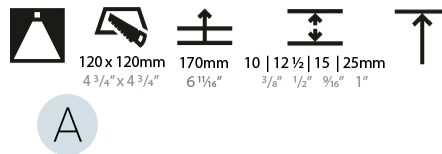

GENERAL

Series: Bioniq
Subseries: Bioniq Square Deep
Brand: Prolicht
Division: Architectural
Mounting Type: Trimless
Mounting Location: Ceiling
Subcategory: Downlight

PHYSICAL

Diameter (mm): 95
Diameter (in): 3 3/4
Length (mm): 106
Length (in): 4 3/16
Width (mm): 106
Width (in): 4 3/16
Height (mm): 150
Height (in): 5 7/8
Ceiling Thickness (mm): 10 / 12.5 / 15 / 25
Ceiling Thickness (in): 3/8 or 1/2 or 9/16 or 1
Min. Recessing Depth (mm): 170
Min. Recessing Depth (in): 6 11/16
Light Distribution: Downlight
Weight (kg): 0.688
Weight (lbs): 1.52
Fixture Finish: SSR / BKV / CWI / CRY / HAB / UFT / ITA / RUA / FTG / MYG / LOD / PUS / FRO / FUP / KIA / POP / BLS / SPG / MEY / GOH / GUM / CHC / COM / ABZ / JAG / OBR / MOS / ROR
Fixture Material: Aluminum Die Cast
Cut-out Measurements: 120mm / 4 3/4" x 120mm / 4 3/4"
Upon Request: Unique Ceiling Thickness

ELECTRICAL

Lamp Type: LED (Zhaga Standard)
Input Wattage (W): 16.5
Total Output Wattage (W): 14.7
Dimming: Dali Dimming
Driver Included: No
Driver Location: Recessed Housing
Driver Type: Constant Current - 120Vac
Driver Class: Class 2
Housing: See Components
Input Voltage (V): 120
Constant Current (MA): 350

LED

Number of LEDs: 1
Color Temperature (°K): Warm Dim
Max. Delivered Lumen (lm): 770
Nominal Lumen (lm): 1140
CRI: >90 CRI
Lamp Life (hrs): 50000
Upon Request: RGB-W Tunable White Special Color Temperature Special LED

OPTICAL

Reflector: 20 / 40 / 60
Upon Request: Special Beam Angles

RATINGS AND CERTIFICATIONS

Zaneen Group, Inc. 6260 Folsom Blvd, Suite 3382, F 416-247-9319, www.zaneen.com

Certified By: Certified for North American Standards
In a constant effort to supply the best product, we reserve the right to change specifications or materials without notice. The most recent specification sheets are found at zaneen.com